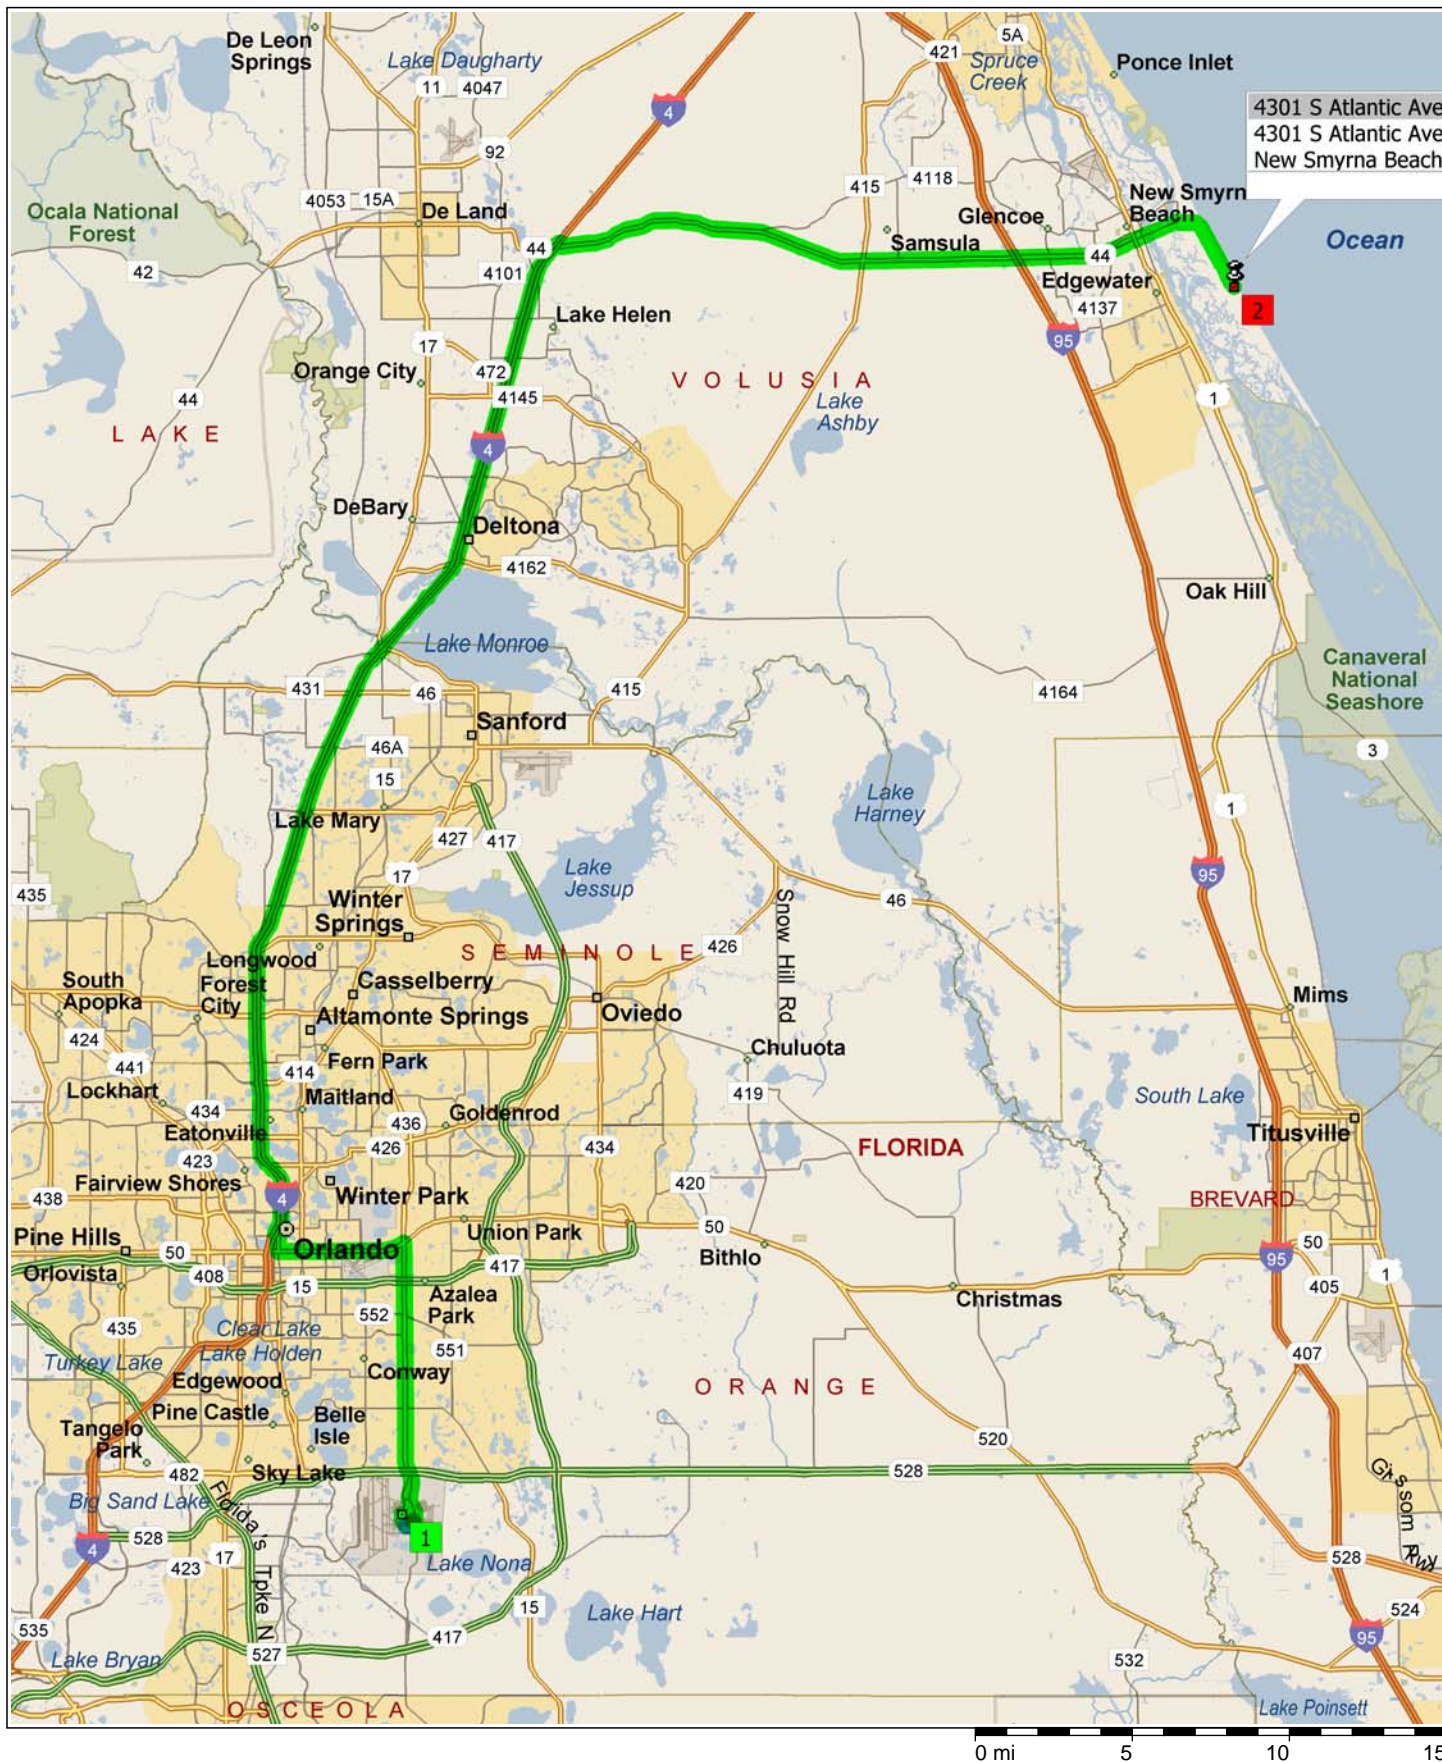

Orlando International Airport to 4301 S Atlantic Ave, New Smyrna Beach, FL 32169

72.1 miles; 1 hour, 24 minutes